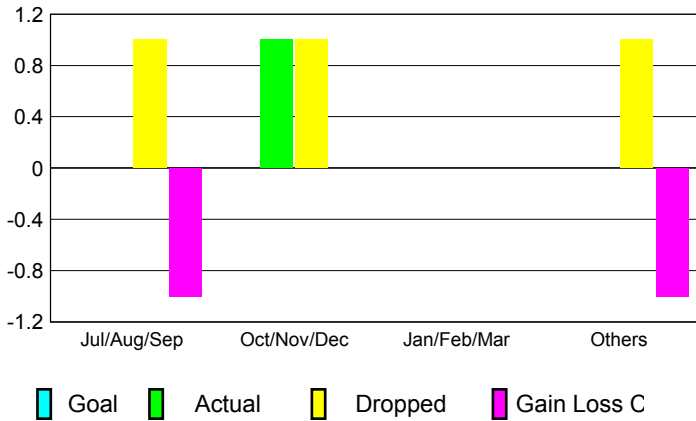

GMT: **Dominique Labussière**

Location: **FRANCE**

GMT CA: **4**

**CLUBS**

Month	New Club Goal	Actual New Clubs	Actual Dropped Clubs	Gain/Loss of Clubs
<b>2012-2013</b>				
Jul/Aug/Sep		0	1	-1
Oct/Nov/Dec		1	1	0
Jan/Feb/Mar		0	0	0
Apr/May/Jun		0	1	-1
<b>Totals</b>		<b>1</b>	<b>3</b>	<b>-2</b>

**Club Results 2012-2013**

Goal, New, Dropped, Gain/Loss

**YTD Status Quo Clubs 2012-2013**

Status Quo Clubs Compared to Status Quo Members

**Club Gain/Loss 2012-2013**

**MEMBERSHIP**

Month	Net Memb Goal	Actual New Memb	Actual Dropped Memb	Gain/Loss of Memb
<b>2012-2013</b>				
Jul/Aug/Sep		1	23	-22
Oct/Nov/Dec		36	50	-14
Jan/Feb/Mar		9	18	-9
Apr/May/Jun		19	54	-35
<b>Totals</b>		<b>65</b>	<b>145</b>	<b>-80</b>