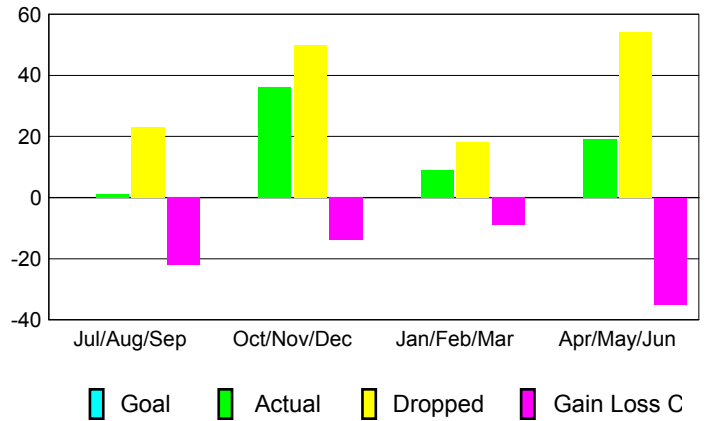

GMT: **Dominique Labussière**

Location: **FRANCE**

GMT CA: **4**

**CLUBS**

Month	New Club Goal	Actual New Clubs	Actual Dropped Clubs	Gain/Loss of Clubs
<b>2012-2013</b>				
Jul/Aug/Sep		0	1	-1
Oct/Nov/Dec		1	1	0
Jan/Feb/Mar		0	0	0
Apr/May/Jun		0	1	-1
<b>Totals</b>		<b>1</b>	<b>3</b>	<b>-2</b>

**Club Results 2012-2013**

Goal, New, Dropped, Gain/Loss

**YTD Status Quo Clubs 2012-2013**

Status Quo Clubs Compared to Status Quo Members

**Club Gain/Loss 2012-2013**

**MEMBERSHIP**

Month	Net Memb Goal	Actual New Memb	Actual Dropped Memb	Gain/Loss of Memb
<b>2012-2013</b>				
Jul/Aug/Sep		1	23	-22
Oct/Nov/Dec		36	50	-14
Jan/Feb/Mar		9	18	-9
Apr/May/Jun		19	54	-35
<b>Totals</b>		<b>65</b>	<b>145</b>	<b>-80</b>

**Membership Results 2012-2013**

Goal, New, Dropped, Gain/Loss

**Gender Comparison 2012-2013**

**Membership Gain/Loss 2012-2013**